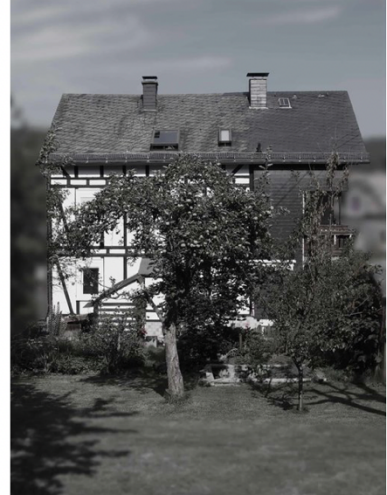

Something in the Earth Here

Thomas Kellner & Guillermo Srodek-Hart
An Online Exhibition

Title List and Artist's Price Structures

Talsbachstraße 11 by Thomas Kellner *Jutland* by Guillermo Srodek-Hart

The work of Thomas Kellner and Guillermo Srodek-Hart nods to photographic and social history and contemplates how the promise of socio-economic prosperity built on the idea of industrialization is expressed through architecture. This is the first time the work of the artists has been paired.

Thomas Kellner

The Half-timbered houses of the Siegerland Industrial Area 2021

titles top to bottom, left to right:

Eiserntalstraße 70
Stollenweg
Freiengründer Straße 104

Eiserntalstraße 158
Siegtalstraße 40
Freiengründer Straße 21