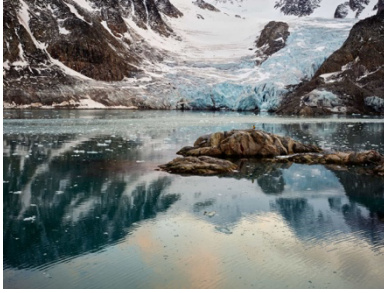

Hamiltonbukta - Ayerfjorden

October 8, 2019

79°48.23'N 011°51.19'E

30 x 40 in. print | 34 x 44 in. paper

Edition of 5 | $3,500