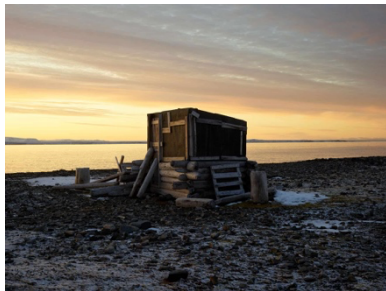

Svalbard

Photographs by Ian van Coller

Gråhuken (Looking north towards the Arctic Ocean)

October 6, 2019

79°40.21'N 014°26.14'E

30 x 40 in. print | 34 x 44 in. paper

Edition of 5 | \$3,500

Gråhuken (Site of *A Woman in the Polar Night*, Christine Ritter)