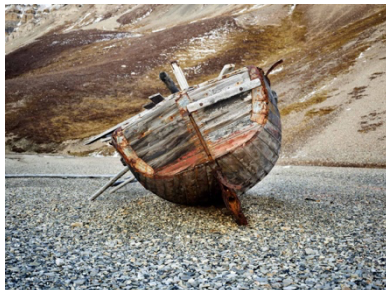

Skansbukta

October 8, 2019

78°31.6'N 016°02.0'E

30 x 40 in. print | 34 x 44 in. paper

Edition of 5 | $3,500